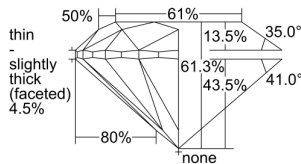

GIA®

FACSIMILE

GIA REPORT 7403287706

Verify this report at GIA.edu

GIA NATURAL DIAMOND DOSSIER®

October 08, 2021
GIA Report Number **7403287706**
Shape and Cutting Style ..... **Round Brilliant**
Measurements ..... **5.21 - 5.25 x 3.20 mm**

GRADING RESULTS

Carat Weight ..... **0.54 carat**
Color Grade ..... **F**
Clarity Grade ..... **Flawless**
Cut Grade ..... **Excellent**

ADDITIONAL GRADING INFORMATION

Polish ..... **Excellent**
Symmetry ..... **Excellent**
Fluorescence ..... **None**
Clarity Characteristics ..... **None**
Inscription(s): **GIA 7403287706**

PROPORTIONS

Profile to actual proportions

GRADING SCALES

GIA COLOR SCALE	GIA CLARITY SCALE	GIA CUT SCALE	
D	FLAWLESS	EXCELLENT	
E	INTERNALLY FLAWLESS		
F		VVS₁	VERY GOOD
G	VVS₂		
H	VS₁	GOOD	
I	VS₂		
J	SI₁	FAIR	
K	SI₂		
L	I₁	POOR	
M	I₂		
N	I₃		
O			
P			
Q			
R			
S			
T			
U			
V			
W			
X			
Y			
Z