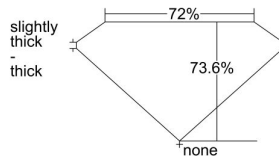

GIA®

FACSIMILE

GIA REPORT

7403523604

Verify this report at GIA.edu

GIA NATURAL DIAMOND DOSSIER®

September 27, 2021
GIA Report Number **7403523604**
Shape and Cutting Style ..... **Square Modified Brilliant**
Measurements ..... **5.49 x 5.32 x 3.91 mm**

GRADING RESULTS

Carat Weight ..... **0.90 carat**
Color Grade ..... **I**
Clarity Grade **VVS2**

ADDITIONAL GRADING INFORMATION

Polish ..... **Excellent**
Symmetry ..... **Excellent**
Fluorescence ..... **None**
Clarity Characteristics ..... **Pinpoint, Feather**
Inscription(s): **GIA 7403523604**

PROPORTIONS

Profile not to actual proportions

GRADING SCALES

GIA COLOR SCALE		GIA CLARITY SCALE			
COLORLESS	D	VERY VERY SLIGHTLY INCLUDED	FLAWLESS		
	E		INTERNALLY FLAWLESS		
	F		VVS₁		
	G		VVS₂		
	NEAR COLORLESS	H	VERY SLIGHTLY INCLUDED	VS₁	
		I		VS₂	
		J		SLIGHTLY INCLUDED	SI₁
		K			SI₂
	FAINT	L	INCLUDED	I₁	
		M		I₂	
N		I₃			
O					
P					
Q					
R					
S					
LIGHT	T				
	U				
	V				
	W				
	X				
	Y				
	Z