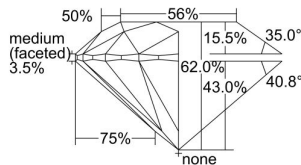

GIA®

FACSIMILE

GIA REPORT 7403575248

Verify this report at GIA.edu

GIA NATURAL DIAMOND DOSSIER®

October 09, 2021
GIA Report Number **7403575248**
Shape and Cutting Style ..... **Round Brilliant**
Measurements ..... **4.59 - 4.62 x 2.86 mm**

GRADING RESULTS

Carat Weight ..... **0.37 carat**
Color Grade ..... **I**
Clarity Grade **VVS2**
Cut Grade ..... **Excellent**

ADDITIONAL GRADING INFORMATION

Polish ..... **Excellent**
Symmetry ..... **Excellent**
Fluorescence ..... **None**
Clarity Characteristics..... **Cloud, Pinpoint**
Inscription(s): **GIA 7403575248**

PROPORTIONS

Profile to actual proportions

GRADING SCALES

GIA COLOR SCALE	GIA CLARITY SCALE	GIA CUT SCALE	
COLOURLESS D	FLAWLESS	EXCELLENT	
E	INTERNALLY FLAWLESS		
F		VVS₁	VERY GOOD
G	VVS₂		
H	VS₁	GOOD	
I	VS₂		
J	SI₁	FAIR	
K	SI₂		
L	I₁	POOR	
M	I₂		
N	I₃		
O			
P			
Q			
R			
S			
T			
U			
V			
W			
X			
Y			
Z