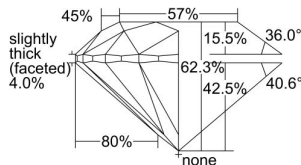

GIA®

FACSIMILE

GIA REPORT 7403797431

Verify this report at GIA.edu

GIA NATURAL DIAMOND DOSSIER®

October 11, 2021
GIA Report Number **7403797431**
Shape and Cutting Style ..... **Round Brilliant**
Measurements ..... **4.85 - 4.88 x 3.03 mm**

GRADING RESULTS

Carat Weight ..... **0.45 carat**
Color Grade ..... **I**
Clarity Grade **VVS1**
Cut Grade ..... **Excellent**

ADDITIONAL GRADING INFORMATION

Polish ..... **Excellent**
Symmetry ..... **Excellent**
Fluorescence ..... **None**
Clarity Characteristics.....**Cloud, Pinpoint, Cavity, Feather**
Inscription(s): **GIA 7403797431**

PROPORTIONS

Profile to actual proportions