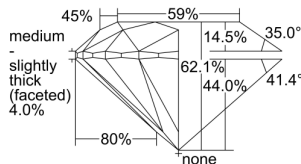

GIA®

FACSIMILE

GIA REPORT 7403803228

Verify this report at GIA.edu

GIA NATURAL DIAMOND DOSSIER®

October 21, 2021
GIA Report Number **7403803228**
Shape and Cutting Style ..... **Round Brilliant**
Measurements ..... **4.72 - 4.73 x 2.93 mm**

GRADING RESULTS

Carat Weight ..... **0.40 carat**
Color Grade ..... **H**
Clarity Grade **VS1**
Cut Grade ..... **Excellent**

ADDITIONAL GRADING INFORMATION

Polish ..... **Excellent**
Symmetry ..... **Excellent**
Fluorescence ..... **None**
Clarity Characteristics..... **Crystal, Needle, Pinpoint**
Inscription(s): **GIA 7403803228**

PROPORTIONS

Profile to actual proportions

GRADING SCALES

GIA COLOR SCALE	GIA CLARITY SCALE	GIA CUT SCALE	
D	FLAWLESS	EXCELLENT	
E	INTERNALLY FLAWLESS		
F		VVS₁	VERY GOOD
G	VVS₂		
H	VS₁	GOOD	
I	VS₂		
J	SI₁	FAIR	
K	SI₂		
L	I₁	POOR	
M	I₂		
N	I₃		
O			
P			
Q			
R			
S			
T			
U			
V			
W			
X			
Y			
Z