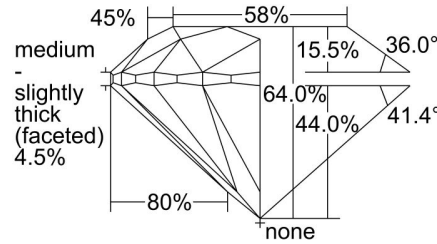

### GRADING RESULTS

Carat Weight ..... 1.00 carat

Color Grade ..... E

Clarity Grade ..... SI1

Cut Grade ..... Very Good

### PROPORTIONS

Profile to actual proportions

### CLARITY CHARACTERISTICS