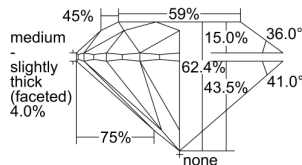

GIA®

FACSIMILE

GIA REPORT 7406205169

Verify this report at GIA.edu

GIA NATURAL DIAMOND DOSSIER®

September 02, 2021
GIA Report Number **7406205169**
Shape and Cutting Style ..... **Round Brilliant**
Measurements ..... **4.88 - 4.92 x 3.06 mm**

GRADING RESULTS

Carat Weight ..... **0.46 carat**
Color Grade ..... **H**
Clarity Grade **VVS2**
Cut Grade ..... **Excellent**

ADDITIONAL GRADING INFORMATION

Polish ..... **Excellent**
Symmetry ..... **Excellent**
Fluorescence ..... **Strong Blue**
Clarity Characteristics..... **Indented Natural, Pinpoint**
Inscription(s): **GIA 7406205169**

PROPORTIONS

Profile to actual proportions

GRADING SCALES

GIA COLOR SCALE	GIA CLARITY SCALE	GIA CUT SCALE	
D	FLAWLESS	EXCELLENT	
E	INTERNALLY FLAWLESS		
F		VVS₁	VERY GOOD
G	VVS₂		
H	VS₁	GOOD	
I	VS₂		
J	SI₁	FAIR	
K	SI₂		
L	I₁	POOR	
M			
N			
O	I₂		
P			
Q	I₃		
R			
S			
T			
U			
V			
W			
X			
Y			
Z