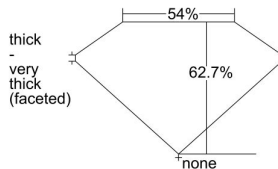

GIA®

FACSIMILE

GIA REPORT

7406310166

Verify this report at GIA.edu

GIA NATURAL DIAMOND DOSSIER®

October 07, 2021
GIA Report Number **7406310166**
Shape and Cutting Style ..... **Heart Brilliant**
Measurements ..... **4.38 x 5.41 x 3.39 mm**

GRADING RESULTS

Carat Weight ..... **0.50 carat**
Color Grade ..... **G**
Clarity Grade **VS1**

ADDITIONAL GRADING INFORMATION

Polish ..... **Very Good**
Symmetry ..... **Good**
Fluorescence ..... **None**
Clarity Characteristics.. **Cloud, Crystal, Indented Natural, Feather**
Inscription(s): **GIA 7406310166**

PROPORTIONS

Profile not to actual proportions

GRADING SCALES

GIA COLOR SCALE		GIA CLARITY SCALE			
COLORLESS	D	VERY VERY SLIGHTLY INCLUDED	FLAWLESS		
	E		INTERNALLY FLAWLESS		
	F	VERY SLIGHTLY INCLUDED	VVS₁		
	G		VVS₂		
	H		VS₁		
	NEAR COLORLESS	I	SLIGHTLY INCLUDED	VS₂	
		J		SI₁	
		FAINT	K	INCLUDED	SI₂
			L		I₁
			M		I₂
VERT LIGHT	N	LIGHT	I₃		
	O				
	P				
	Q				
	R