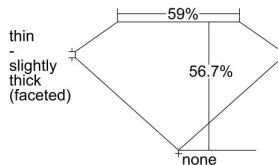

GIA®

FACSIMILE

GIA REPORT 7406319655

Verify this report at GIA.edu

GIA NATURAL DIAMOND DOSSIER®

September 14, 2021
GIA Report Number 7406319655
Shape and Cutting Style ..... Heart Brilliant
Measurements ..... 4.21 x 4.93 x 2.79 mm

GRADING RESULTS

Carat Weight ..... 0.31 carat
Color Grade ..... D
Clarity Grade VVS2

ADDITIONAL GRADING INFORMATION

Polish ..... Excellent
Symmetry ..... Very Good
Fluorescence ..... Strong Blue
Clarity Characteristics.. **Needle, Pinpoint, Cloud, Surface Graining**
Inscription(s): GIA 7406319655

PROPORTIONS

Profile not to actual proportions

GRADING SCALES

GIA COLOR SCALE		GIA CLARITY SCALE	
COLORLESS	D	VERY VERY SLIGHTLY INCLUDED	FLAWLESS
	E		INTERNALLY FLAWLESS
	F		VVS₁
	G		VVS₂
	H		VS₁
	I		VS₂
	J		SI₁
	K		SI₂
	L		I₁
	M		I₂
NEAR COLORLESS	N	SLIGHTLY INCLUDED	I₃
	O		
	P		
	Q		
FAINT	R		
	S		
	T		
	U		
VERT LIGHT	V		
	W		
	X		
	Y		
LIGHT	Z