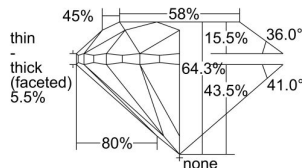

GIA®

FACSIMILE

GIA REPORT

7406403440

Verify this report at GIA.edu

GIA NATURAL DIAMOND DOSSIER®

September 15, 2021
GIA Report Number **7406403440**
Shape and Cutting Style ..... **Round Brilliant**
Measurements ..... **4.15 - 4.21 x 2.69 mm**

GRADING RESULTS

Carat Weight ..... **0.30 carat**
Color Grade ..... **F**
Clarity Grade **S11**
Cut Grade ..... **Very Good**

ADDITIONAL GRADING INFORMATION

Polish ..... **Very Good**
Symmetry ..... **Very Good**
Fluorescence ..... **None**
Clarity Characteristics ..... **Crystal, Feather, Cloud**
Inscription(s): **GIA 7406403440**

PROPORTIONS

Profile to actual proportions

GRADING SCALES

GIA COLOR SCALE	GIA CLARITY SCALE	GIA CUT SCALE	
D	FLAWLESS	EXCELLENT	
E	INTERNALLY FLAWLESS		
F		VVS₁	VERY GOOD
G	VVS₂		
H	VS₁	GOOD	
I	VS₂		
J	S1₁	FAIR	
K	S1₂		
L	I₁	POOR	
M	I₂		
N	I₃		
O			
P			
Q			
R			
S			
T			
U			
V			
W			
X			
Y			
Z