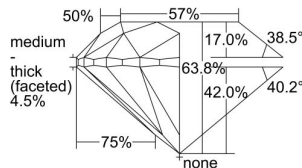

GIA®

FACSIMILE

GIA REPORT 7406432955

Verify this report at GIA.edu

GIA NATURAL DIAMOND DOSSIER®

September 16, 2021
GIA Report Number 7406432955
Shape and Cutting Style ..... Round Brilliant
Measurements ..... 4.17 - 4.21 x 2.68 mm

GRADING RESULTS

Carat Weight ..... 0.30 carat
Color Grade I
Clarity Grade VS1
Cut Grade ..... Very Good

ADDITIONAL GRADING INFORMATION

Polish ..... Very Good
Symmetry ..... Very Good
Fluorescence ..... None
Clarity Characteristics....Cavity, Indented Natural, Cloud, Pinpoint
Inscription(s): GIA 7406432955

PROPORTIONS

Profile to actual proportions

GRADING SCALES

GIA COLOR SCALE	GIA CLARITY SCALE	GIA CUT SCALE
COLOURLESS	FLAWLESS	EXCELLENT
D	INTERNALLY FLAWLESS	
E	VVS₁	VERY GOOD
F		
G	VVS₂	
H	VS₁	GOOD
I		
J	VS₂	
K	SI₁	FAIR
L		
M	SI₂	
N	I₁	POOR
O		
P	I₂	
Q	I₃	
R		
S		
T		
U		
V		
W		
X		
Y		
Z