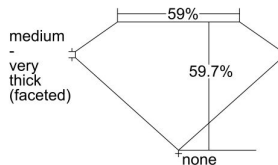

GIA®

FACSIMILE

GIA REPORT

7406504751

Verify this report at GIA.edu

GIA NATURAL DIAMOND DOSSIER®

September 24, 2021
GIA Report Number 7406504751
Shape and Cutting Style ..... Heart Brilliant
Measurements ..... 3.91 x 4.63 x 2.77 mm

GRADING RESULTS

Carat Weight ..... 0.30 carat
Color Grade I
Clarity Grade VVS2

ADDITIONAL GRADING INFORMATION

Polish ..... Very Good
Symmetry ..... Very Good
Fluorescence ..... Medium Blue
Clarity Characteristics ..... Pinpoint, Cloud
Inspection(s): GIA 7406504751

PROPORTIONS

Profile not to actual proportions

GRADING SCALES

GIA COLOR SCALE		GIA CLARITY SCALE			
COLORLESS	D	VERY VERY SLIGHTLY INCLUDED	FLAWLESS		
	E		INTERNALLY FLAWLESS		
	F		VVS₁		
	NEAR COLORLESS	G	VVS₂		
		H	VERY SLIGHTLY INCLUDED	VS₁	
		I		VS₂	
		FAINT	J	SLIGHTLY INCLUDED	SI₁
	K		SI₂		
	L		INCLUDED		I₁
	M			I₂	
N	I₃				
VERT LIGHT	O				
	P				
	Q				
	R				
LIGHT	S				
	T				
	U				
	V				
	W				
	Z