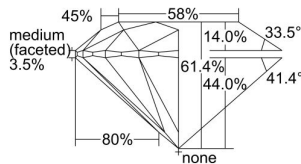

GIA®

FACSIMILE

GIA REPORT 7406515571

Verify this report at GIA.edu

GIA NATURAL DIAMOND DOSSIER®

September 23, 2021
GIA Report Number 7406515571
Shape and Cutting Style ..... Round Brilliant
Measurements ..... 3.74 - 3.75 x 2.30 mm

GRADING RESULTS

Carat Weight ..... 0.19 carat
Color Grade ..... D
Clarity Grade VVS2
Cut Grade ..... Excellent

ADDITIONAL GRADING INFORMATION

Polish ..... Excellent
Symmetry ..... Excellent
Fluorescence ..... None
Clarity Characteristics ..... Cloud, Pinpoint
Inscription(s): GIA 7406515571

PROPORTIONS

Profile to actual proportions

GRADING SCALES

GIA COLOR SCALE	GIA CLARITY SCALE	GIA CUT SCALE	
D	FLAWLESS	EXCELLENT	
E	INTERNALLY FLAWLESS		
F		VVS₁	VERY GOOD
G	VVS₂		
H	VS₁	GOOD	
I	VS₂		
J	SI₁	FAIR	
K	SI₂		
L	I₁	POOR	
M	I₂		
N	I₃		
O			
P			
Q			
R			
S			
T			
U			
V			
W			
X			
Y			
Z