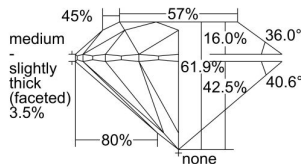

GIA®

FACSIMILE

GIA REPORT 7406724995

Verify this report at GIA.edu

GIA NATURAL DIAMOND DOSSIER®

October 11, 2021
GIA Report Number **7406724995**
Shape and Cutting Style ..... **Round Brilliant**
Measurements ..... **3.72 - 3.74 x 2.31 mm**

GRADING RESULTS

Carat Weight ..... **0.20 carat**
Color Grade ..... **D**
Clarity Grade **VVS1**
Cut Grade ..... **Excellent**

ADDITIONAL GRADING INFORMATION

Polish ..... **Excellent**
Symmetry ..... **Excellent**
Fluorescence ..... **Faint**
Clarity Characteristics..... **Pinpoint, Manufacturing Remnant**
Inscription(s): **GIA 7406724995**

PROPORTIONS

Profile to actual proportions

GRADING SCALES

GIA COLOR SCALE	GIA CLARITY SCALE	GIA CUT SCALE	
D	FLAWLESS	EXCELLENT	
E	INTERNALLY FLAWLESS		
F		VVS₁	VERY GOOD
G	VVS₂		
H	VS₁	GOOD	
I	VS₂		
J	SI₁	FAIR	
K	SI₂		
L	I₁	POOR	
M	I₂		
N	I₃		
O			
P			
Q			
R			
S			
T			
U			
V			
W			
X			
Y			
Z