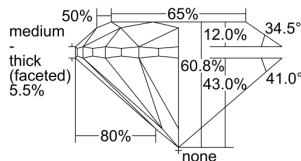

GIA®

FACSIMILE

GIA REPORT 7406740383

Verify this report at GIA.edu

GIA NATURAL DIAMOND DOSSIER®

October 06, 2021
GIA Report Number **7406740383**
Shape and Cutting Style ..... **Round Brilliant**
Measurements ..... **5.86 - 5.94 x 3.59 mm**

GRADING RESULTS

Carat Weight ..... **0.80 carat**
Color Grade ..... **E**
Clarity Grade **S11**
Cut Grade ..... **Very Good**

ADDITIONAL GRADING INFORMATION

Polish ..... **Excellent**
Symmetry ..... **Very Good**
Fluorescence ..... **None**
Clarity Characteristics..... **Cloud, Crystal, Indented Natural**
Inspection(s): **GIA 7406740383**

PROPORTIONS

Profile to actual proportions

GRADING SCALES

GIA COLOR SCALE	GIA CLARITY SCALE	GIA CUT SCALE
COLOURLESS	FLAWLESS	EXCELLENT
E	INTERNALLY FLAWLESS	
F	VVS₁	VERY GOOD
G		
H	VVS₂	GOOD
I	VS₁	
J	VS₂	FAIR
K	S1₁	
L	S1₂	POOR
M	I₁	
N	I₂	
O	I₃	
P		
VERY LIGHT		
R		
S		
T		
U		
VERY LIGHT		
V		
W		
X		
Y		
Z