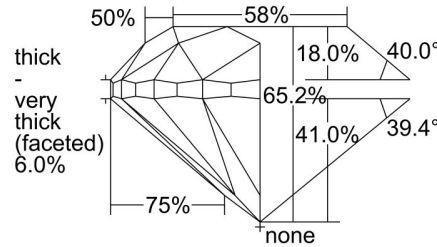

GIA NATURAL DIAMOND GRADING REPORT

October 12, 2021
 GIA Report Number 7406773343
 Shape and Cutting Style Round Brilliant
 Measurements 6.12 - 6.16 x 4.01 mm

GRADING RESULTS

Carat Weight 1.00 carat
 Color Grade I
 Clarity Grade VVS2
 Cut Grade Good

ADDITIONAL GRADING INFORMATION

Polish Very Good
 Symmetry Very Good
 Fluorescence Faint
 Inscription(s): GIA 7406773343

PROPORTIONS

Profile to actual proportions

CLARITY CHARACTERISTICS

KEY TO SYMBOLS*

- Indented Natural
- Pinpoint
- Natural

* Red symbols denote internal characteristics (inclusions). Green or black symbols denote external characteristics (blemishes). Diagram is an approximate representation of the diamond, and symbols shown indicate type, position, and approximate size of clarity characteristics. All clarity characteristics may not be shown. Details of finish are not shown.