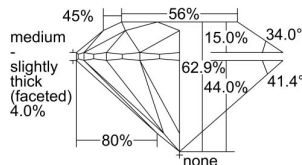

GIA®

FACSIMILE

GIA REPORT 7406798912

Verify this report at GIA.edu

GIA NATURAL DIAMOND DOSSIER®

October 21, 2021
GIA Report Number **7406798912**
Shape and Cutting Style ..... **Round Brilliant**
Measurements ..... **5.15 - 5.17 x 3.25 mm**

GRADING RESULTS

Carat Weight ..... **0.53 carat**
Color Grade ..... **F**
Clarity Grade **VS1**
Cut Grade ..... **Excellent**

ADDITIONAL GRADING INFORMATION

Polish ..... **Excellent**
Symmetry ..... **Excellent**
Fluorescence ..... **None**
Clarity Characteristics ..... **Feather**
Inscription(s): **GIA 7406798912**

PROPORTIONS

Profile to actual proportions

GRADING SCALES

GIA COLOR SCALE

COLORED	D
	E
	F
	G
	H
	I
	J
NEAR COLORLESS	K
	L
	M
	N
	O
	P
	Q
	R
	S
	T
	U
	V
	W
	X
	Y
	Z

GIA CLARITY SCALE

FLAWLESS	INTERNAL FLAWLESS	
		FLAWLESS
VERY VERY SLIGHTLY INCLUDED	VERY SLIGHTLY INCLUDED	
		VVS₁
VERY SLIGHTLY INCLUDED	SLIGHTLY INCLUDED	
		VVS₂
SLIGHTLY INCLUDED	INCLUDED	
		VS₁
SLIGHTLY INCLUDED	INCLUDED	
		VS₂
SLIGHTLY INCLUDED	INCLUDED	
		SI₁
SLIGHTLY INCLUDED	INCLUDED	
		SI₂
INCLUDED	INCLUDED	
		I₁
INCLUDED	INCLUDED	
		I₂
INCLUDED	INCLUDED	
		I₃

GIA CUT SCALE

EXCELLENT	
	VERY GOOD
GOOD	
	FAIR
POOR