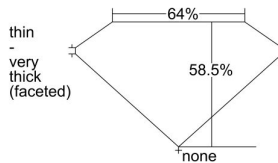

GIA®

FACSIMILE

GIA REPORT 7408184196

Verify this report at GIA.edu

GIA NATURAL DIAMOND DOSSIER®

October 06, 2021
GIA Report Number **7408184196**
Shape and Cutting Style ..... **Heart Brilliant**
Measurements ..... **4.58 x 5.35 x 3.13 mm**

GRADING RESULTS

Carat Weight ..... **0.46 carat**
Color Grade ..... **D**
Clarity Grade **S11**

ADDITIONAL GRADING INFORMATION

Polish ..... **Excellent**
Symmetry ..... **Very Good**
Fluorescence ..... **None**
Clarity Characteristics..... **Twinning Wisp**
Inscription(s): **GIA 7408184196**

PROPORTIONS

Profile not to actual proportions

GRADING SCALES

GIA COLOR SCALE		GIA CLARITY SCALE			
COLORLESS	D	VERY VERY SLIGHTLY INCLUDED	FLAWLESS		
	E		INTERNALLY FLAWLESS		
	F		VVS₁		
	NEAR COLORLESS	G	VVS₂		
		H	VERY SLIGHTLY INCLUDED	VS₁	
		I		VS₂	
		FAINT	J	SLIGHTLY INCLUDED	S1₁
	K		S1₂		
	L		INCLUDED		I₁
	M			I₂	
N	I₃				
VERT LIGHT	O				
	P				
	Q				
	R				
	LIGHT	S			
		T			
		U			
		V			
W					
X					
Y					
Z