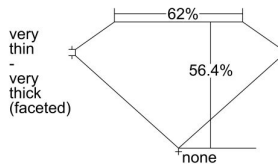

GIA®

FACSIMILE

GIA REPORT 7408271092

Verify this report at GIA.edu

GIA NATURAL DIAMOND DOSSIER®

September 08, 2021
GIA Report Number **7408271092**
Shape and Cutting Style ..... **Heart Brilliant**
Measurements ..... **4.24 x 4.65 x 2.62 mm**

GRADING RESULTS

Carat Weight ..... **0.30 carat**
Color Grade ..... **I**
Clarity Grade **VS1**

ADDITIONAL GRADING INFORMATION

Polish ..... **Excellent**
Symmetry ..... **Very Good**
Fluorescence ..... **Medium Blue**
Clarity Characteristics ..... **Crystal**
Inscription(s): **GIA 7408271092**

PROPORTIONS

Profile not to actual proportions

GRADING SCALES

GIA COLOR SCALE		GIA CLARITY SCALE			
COLORLESS	D	VERY VERY SLIGHTLY INCLUDED	FLAWLESS		
	E		INTERNALLY FLAWLESS		
	F	VERY SLIGHTLY INCLUDED	VVS₁		
	G		VVS₂		
	H		VS₁		
	NEAR COLORLESS	I	SLIGHTLY INCLUDED	VS₂	
		J		SI₁	
		FAINT	K	INCLUDED	SI₂
			L		I₁
			M		I₂
VERT LIGHT	N	LIGHT	I₃		
	O				
	P				
	Q				
	R