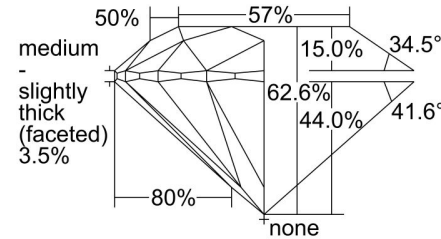

GIA NATURAL DIAMOND GRADING REPORT

September 07, 2021

GIA Report Number 7408273634

Shape and Cutting Style Round Brilliant

Measurements 6.40 - 6.43 x 4.01 mm

GRADING RESULTS

Carat Weight 1.01 carat

Color Grade J

Clarity Grade SI2

Cut Grade Excellent

ADDITIONAL GRADING INFORMATION

Polish Excellent

Symmetry Excellent

Fluorescence None

Inscription(s): GIA 7408273634

Comments: Additional twinning wisps, pinpoints, clouds, internal graining and surface graining are not shown.

PROPORTIONS

Profile to actual proportions

CLARITY CHARACTERISTICS

KEY TO SYMBOLS*

-  Twinning Wisp
-  Indented Natural
-  Feather
-  Cavity
-  Knot
-  Needle
-  Crystal

* Red symbols denote internal characteristics (inclusions). Green or black symbols denote external characteristics (blemishes). Diagram is an approximate representation of the diamond, and symbols shown indicate type, position, and approximate size of clarity characteristics. All clarity characteristics may not be shown. Details of finish are not shown.