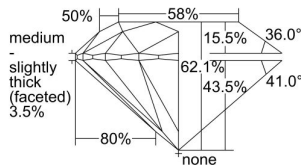

GIA®

FACSIMILE

GIA REPORT 7408275230

Verify this report at GIA.edu

GIA NATURAL DIAMOND DOSSIER®

September 08, 2021
GIA Report Number **7408275230**
Shape and Cutting Style ..... **Round Brilliant**
Measurements ..... **4.38 - 4.40 x 2.73 mm**

GRADING RESULTS

Carat Weight ..... **0.32 carat**
Color Grade ..... **E**
Clarity Grade **S11**
Cut Grade ..... **Excellent**

ADDITIONAL GRADING INFORMATION

Polish ..... **Excellent**
Symmetry ..... **Excellent**
Fluorescence ..... **None**
Clarity Characteristics ..... **Crystal, Cloud**
Inscription(s): **GIA 7408275230**

PROPORTIONS

Profile to actual proportions

GRADING SCALES

GIA COLOR SCALE

COLORESS	D
	E
	F
	G
	H
	I
	J
NEAR COLORESS	K
	L
FAIN	M
	N
	O
	P
VERY LIGHT	Q
	R
	S
	T
	U
	V
	W
	X
	Y
LIGHT	Z

GIA CLARITY SCALE

VERY VERY SLIGHTLY INCLUDED	FLAWLESS
	INTERNALLY FLAWLESS
VERY SLIGHTLY INCLUDED	VVS₁
	VVS₂
SLIGHTLY INCLUDED	VS₁
	VS₂
INCLUDED	I₁
	I₂
	I₃

GIA CUT SCALE

EXCELLENT
VERY GOOD
GOOD
FAIR
POOR