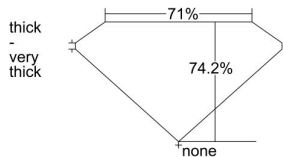

GIA®

FACSIMILE

GIA REPORT 7408278107

Verify this report at GIA.edu

GIA NATURAL DIAMOND DOSSIER®

September 13, 2021
GIA Report Number **7408278107**
Shape and Cutting Style ..... **Square Modified Brilliant**
Measurements ..... **4.29 x 4.24 x 3.15 mm**

GRADING RESULTS

Carat Weight ..... **0.51 carat**
Color Grade ..... **J**
Clarity Grade **S11**

ADDITIONAL GRADING INFORMATION

Polish ..... **Very Good**
Symmetry ..... **Good**
Fluorescence ..... **None**
Clarity Characteristics ..... **Crystal**
Inscription(s): **GIA 7408278107**

PROPORTIONS

Profile not to actual proportions

GRADING SCALES

GIA COLOR SCALE		GIA CLARITY SCALE			
COLORLESS	D	VERY VERY SLIGHTLY INCLUDED	FLAWLESS		
	E		INTERNALLY FLAWLESS		
	F	VERY SLIGHTLY INCLUDED	VVS₁		
	G		VVS₂		
	H		VS₁		
	NEAR COLORLESS	I	SLIGHTLY INCLUDED	VS₂	
		J		S1₁	
		FAINT	K	INCLUDED	S1₂
			L		I₁
			M		I₂
VERT LIGHT	N	LIGHT	I₃		
	O				
	P				
	Q				
	R				
	S				
	T				
LIGHT	U				
	V				
	W				
	X				
Y					
Z