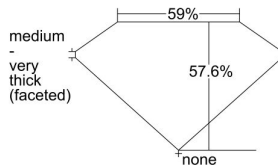

GIA®

FACSIMILE

GIA REPORT 7408278533

Verify this report at GIA.edu

GIA NATURAL DIAMOND DOSSIER®

September 08, 2021
GIA Report Number **7408278533**
Shape and Cutting Style ..... **Heart Brilliant**
Measurements ..... **3.95 x 4.66 x 2.68 mm**

GRADING RESULTS

Carat Weight ..... **0.30 carat**
Color Grade ..... **G**
Clarity Grade **VS2**

ADDITIONAL GRADING INFORMATION

Polish ..... **Excellent**
Symmetry ..... **Good**
Fluorescence ..... **None**
Clarity Characteristics..... **Feather**
Inscription(s): GIA 7408278533

PROPORTIONS

Profile not to actual proportions

GRADING SCALES

GIA COLOR SCALE		GIA CLARITY SCALE		
NEAR COLORLESS	D	VERY VERY SLIGHTLY INCLUDED	FLAWLESS	
	E		INTERNALLY FLAWLESS	
	F		VVS₁	
	FANT	G	VVS₂	
		H	VS₁	
		I	VS₂	
		J	SI₁	
	LIGHT	K	SLIGHTLY INCLUDED	SI₂
		L		I₁
		M	INCLUDED	I₂
N		I₃		
O				
P				
Q				
R				
S				
T				
U				
V				
W				
X				
Y				
Z