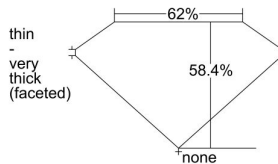

GIA®

FACSIMILE

GIA REPORT 7408388143

Verify this report at GIA.edu

GIA NATURAL DIAMOND DOSSIER®

September 17, 2021
GIA Report Number **7408388143**
Shape and Cutting Style ..... **Heart Brilliant**
Measurements ..... **4.37 x 5.05 x 2.95 mm**

GRADING RESULTS

Carat Weight ..... **0.40 carat**
Color Grade ..... **D**
Clarity Grade **VS1**

ADDITIONAL GRADING INFORMATION

Polish ..... **Excellent**
Symmetry ..... **Very Good**
Fluorescence ..... **Faint**
Clarity Characteristics..... **Feather, Indented Natural, Pinpoint**
Inscription(s): **GIA 7408388143**

PROPORTIONS

Profile not to actual proportions

GRADING SCALES

GIA COLOR SCALE		GIA CLARITY SCALE			
COLORLESS	D	VERY VERY SLIGHTLY INCLUDED	FLAWLESS		
	E		INTERNALLY FLAWLESS		
	F	VERY SLIGHTLY INCLUDED	VVS₁		
	G		VVS₂		
	H		VS₁		
	NEAR COLORLESS	I	SLIGHTLY INCLUDED	VS₂	
		J		SI₁	
		FAINT	K	INCLUDED	SI₂
			L		I₁
			M		I₂
VERTICALLY LIGHT	N	LIGHT	I₃		
	O				
	P				
	Q				
	R