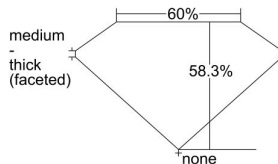

GIA®

FACSIMILE

GIA REPORT 7408687040

Verify this report at GIA.edu

GIA NATURAL DIAMOND DOSSIER®

October 04, 2021
GIA Report Number **7408687040**
Shape and Cutting Style ..... **Oval Brilliant**
Measurements ..... **7.56 x 5.13 x 2.99 mm**

GRADING RESULTS

Carat Weight ..... **0.73 carat**
Color Grade ..... **G**
Clarity Grade **VS1**

ADDITIONAL GRADING INFORMATION

Polish ..... **Very Good**
Symmetry ..... **Very Good**
Fluorescence ..... **Faint**
Clarity Characteristics..... **Crystal, Cloud, Pinpoint, Needle**
Inscription(s): **GIA 7408687040**

PROPORTIONS

Profile not to actual proportions

GRADING SCALES

GIA COLOR SCALE		GIA CLARITY SCALE			
COLORLESS	D	VERY VERY SLIGHTLY INCLUDED	FLAWLESS		
	E		INTERNALLY FLAWLESS		
	F	VERY SLIGHTLY INCLUDED	VS₁		
	G		VS₂		
	H		VS₁		
	NEAR COLORLESS	I	SLIGHTLY INCLUDED	SI₁	
		J		SI₂	
		FAINT	K	INCLUDED	I₁
			L		I₂
			M		I₃
VERT LIGHT	N				
	O				
	P				
	Q				
	R				
LIGHT	S				
	T				
	U				
	V				
	W				
X					
Y					
Z