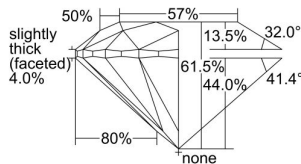

GIA®

FACSIMILE

GIA REPORT 7408695732

Verify this report at GIA.edu

GIA NATURAL DIAMOND DOSSIER®

November 22, 2021
GIA Report Number **7408695732**
Shape and Cutting Style ..... **Round Brilliant**
Measurements ..... **5.70 - 5.72 x 3.51 mm**

GRADING RESULTS

Carat Weight ..... **0.70 carat**
Color Grade ..... **F**
Clarity Grade **S12**
Cut Grade ..... **Excellent**

ADDITIONAL GRADING INFORMATION

Polish ..... **Excellent**
Symmetry ..... **Excellent**
Fluorescence ..... **None**
Clarity Characteristics ..... **Cloud, Crystal**
Inscription(s): **GIA 7408695732**

PROPORTIONS

Profile to actual proportions

GRADING SCALES

GIA COLOR SCALE	GIA CLARITY SCALE	GIA CUT SCALE	
D	FLAWLESS	EXCELLENT	
E	INTERNALLY FLAWLESS		
F		VVS₁	VERY GOOD
G	VVS₂		
H	VS₁	GOOD	
I	VS₂		
J	S1₁	FAIR	
K	S1₂		
L	I₁	POOR	
M	I₂		
N	I₃		
O			
P			
Q			
R			
S			
T			
U			
V			
W			
X			
Y			
Z