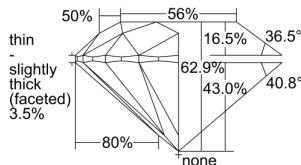

GIA®

FACSIMILE

GIA REPORT 7408974018

Verify this report at GIA.edu

GIA NATURAL DIAMOND DOSSIER®

November 30, 2021
GIA Report Number **7408974018**
Shape and Cutting Style ..... **Round Brilliant**
Measurements ..... **4.22 - 4.28 x 2.68 mm**

GRADING RESULTS

Carat Weight ..... **0.30 carat**
Color Grade ..... **E**
Clarity Grade **S11**
Cut Grade ..... **Excellent**

ADDITIONAL GRADING INFORMATION

Polish ..... **Excellent**
Symmetry ..... **Very Good**
Fluorescence ..... **None**
Clarity Characteristics ..... **Crystal, Cavity**
Inscription(s): **GIA 7408974018**

PROPORTIONS

Profile to actual proportions