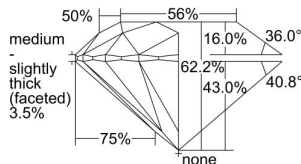

GIA®

FACSIMILE

GIA REPORT 7408990063

Verify this report at GIA.edu

GIA NATURAL DIAMOND DOSSIER®

November 23, 2021
GIA Report Number **7408990063**
Shape and Cutting Style ..... **Round Brilliant**
Measurements ..... **4.28 - 4.30 x 2.67 mm**

GRADING RESULTS

Carat Weight ..... **0.30 carat**
Color Grade ..... **F**
Clarity Grade **S12**
Cut Grade ..... **Excellent**

ADDITIONAL GRADING INFORMATION

Polish ..... **Excellent**
Symmetry ..... **Excellent**
Fluorescence ..... **None**
Clarity Characteristics ..... **Cloud**
Inscription(s): **GIA 7408990063**

PROPORTIONS

Profile to actual proportions

GRADING SCALES

GIA COLOR SCALE

COLOREDNESS	D
	E
	F
	G
	H
	I
	J
NEAR COLORLESS	K
	L
Faint	M
	N
	O
	P
Very Light	Q
	R
	S
	T
	U
	V
Light	W
	X
	Y
	Z

GIA CLARITY SCALE

FLAWLESS	VERY VERY SLIGHTLY INCLUDED	VVS₁	VVS₂	VS₁	VS₂	S1₁	S1₂	I₁	I₂	I₃	
											INTERNALLY FLAWLESS

GIA CUT SCALE

EXCELLENT
VERY GOOD
GOOD
FAIR
POOR