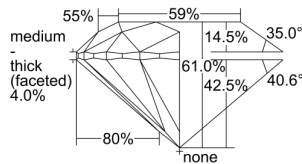

GIA®

FACSIMILE

GIA REPORT 7411029038

Verify this report at GIA.edu

GIA NATURAL DIAMOND DOSSIER®

November 01, 2021
GIA Report Number 7411029038
Shape and Cutting Style ..... Round Brilliant
Measurements ..... 5.67 - 5.71 x 3.48 mm

GRADING RESULTS

Carat Weight ..... 0.70 carat
Color Grade ..... D
Clarity Grade VS1
Cut Grade ..... Very Good

ADDITIONAL GRADING INFORMATION

Polish ..... Excellent
Symmetry ..... Excellent
Fluorescence ..... None
Clarity Characteristics ..... Crystal, Pinpoint
Inscription(s): GIA 7411029038

PROPORTIONS

Profile to actual proportions

GRADING SCALES

GIA COLOR SCALE

COLORESS	D
	E
	F
	G
	H
	I
	J
NEAR COLORESS	K
	L
Faint	M
	N
	O
	P
	R
	S
	T
	U
	V
	W
	X
	Y
Light	Z

GIA CLARITY SCALE

VERY VERY SLIGHTLY INCLUDED	FLAWLESS
	INTERNALLY FLAWLESS
VERY SLIGHTLY INCLUDED	VVS₁
	VVS₂
SLIGHTLY INCLUDED	VS₁
	VS₂
INCLUDED	I₁
	I₂
	I₃

GIA CUT SCALE

EXCELLENT
VERY GOOD
GOOD
FAIR
POOR