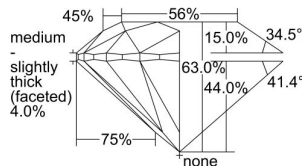

GIA®

FACSIMILE

GIA REPORT 7411105907

Verify this report at GIA.edu

GIA NATURAL DIAMOND DOSSIER®

December 03, 2021
GIA Report Number 7411105907
Shape and Cutting Style ..... Round Brilliant
Measurements ..... 5.26 - 5.29 x 3.33 mm

GRADING RESULTS

Carat Weight ..... 0.57 carat
Color Grade ..... G
Clarity Grade S11
Cut Grade ..... Excellent

ADDITIONAL GRADING INFORMATION

Polish ..... Excellent
Symmetry ..... Excellent
Fluorescence ..... None
Clarity Characteristics ..... Crystal, Cloud
Inscription(s): GIA 7411105907

PROPORTIONS

Profile to actual proportions

GRADING SCALES

GIA COLOR SCALE

COLORESS	D
	E
	F
	G
	H
	I
	J
NEAR COLORESS	K
	L
FAINT	M
	N
	O
	P
VERY LIGHT	R
	S
	T
	U
	V
	W
	X
	Y
LIGHT	Z

GIA CLARITY SCALE

VERY VERY SLIGHTLY INCLUDED	FLAWLESS
	INTERNALLY FLAWLESS
VERY SLIGHTLY INCLUDED	VVS₁
	VVS₂
SLIGHTLY INCLUDED	VS₁
	VS₂
INCLUDED	SI₁
	SI₂
	I₁
	I₂
	I₃

GIA CUT SCALE

EXCELLENT
VERY GOOD
GOOD
FAIR
POOR