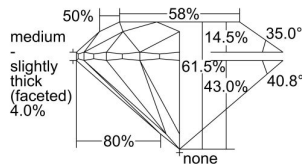

GIA®

FACSIMILE

GIA REPORT

7411399960

Verify this report at GIA.edu

GIA NATURAL DIAMOND DOSSIER®

November 26, 2021
GIA Report Number 7411399960
Shape and Cutting Style ..... Round Brilliant
Measurements ..... 3.95 - 3.99 x 2.44 mm

GRADING RESULTS

Carat Weight ..... 0.23 carat
Color Grade ..... D
Clarity Grade VS2
Cut Grade ..... Excellent

ADDITIONAL GRADING INFORMATION

Polish ..... Excellent
Symmetry ..... Excellent
Fluorescence ..... None
Clarity Characteristics ..... Crystal
Inscription(s): GIA 7411399960

PROPORTIONS

Profile to actual proportions

GRADING SCALES

GIA COLOR SCALE

COLORED	D
	E
	F
	G
	H
	I
	J
NEAR COLORLESS	K
	L
	M
	N
	O
	P
	Q
	R
	S
	T
	U
	V
	W
	X
	Y
LIGHT	Z

GIA CLARITY SCALE

GIA CUT SCALE

EXCELLENT
VERY GOOD
GOOD
FAIR
POOR