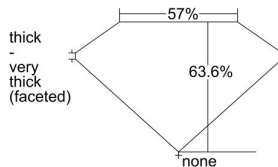

GIA®

FACSIMILE

GIA REPORT

7411404444

Verify this report at gia.edu

GIA NATURAL DIAMOND DOSSIER®

November 27, 2021
GIA Report Number 7411404444
Shape and Cutting Style ..... Oval Brilliant
Measurements ..... 7.21 x 5.16 x 3.28 mm

GRADING RESULTS

Carat Weight ..... 0.83 carat
Color Grade ..... K
Clarity Grade SI2

ADDITIONAL GRADING INFORMATION

Polish ..... Excellent
Symmetry ..... Very Good
Fluorescence ..... Faint
Clarity Characteristics ..... Crystal
Inscription(s): GIA 7411404444

PROPORTIONS

Profile not to actual proportions

GRADING SCALES

GIA COLOR SCALE		GIA CLARITY SCALE			
COLORLESS	D	VERY VERY SLIGHTLY INCLUDED	FLAWLESS		
	E		INTERNALLY FLAWLESS		
	F	VERY SLIGHTLY INCLUDED	VVS₁		
	G		VVS₂		
	H		VS₁		
	NEAR COLORLESS	I	SLIGHTLY INCLUDED	VS₂	
		J		SI₁	
		FAINT	K	INCLUDED	SI₂
			L		I₁
			M		I₂
VERT LIGHT	N		INCLUDED	I₃	
	O				
	P				
	Q				
	R				
LIGHT	S				
	T				
	U				
	V				
	W				
X					
Y					
Z