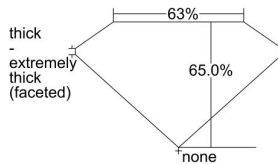

GIA®

FACSIMILE

GIA REPORT 7411582822

Verify this report at GIA.edu

GIA NATURAL DIAMOND DOSSIER®

December 15, 2021
GIA Report Number 7411582822
Shape and Cutting Style ..... Oval Brilliant
Measurements ..... 7.26 x 4.66 x 3.03 mm

GRADING RESULTS

Carat Weight ..... 0.70 carat
Color Grade ..... F
Clarity Grade VS1

ADDITIONAL GRADING INFORMATION

Polish ..... Excellent
Symmetry ..... Very Good
Fluorescence ..... None
Clarity Characteristics ..... Cloud, Needle
Inscription(s): GIA 7411582822

PROPORTIONS

Profile not to actual proportions

GRADING SCALES

GIA COLOR SCALE		GIA CLARITY SCALE			
COLORLESS	D	VERY VERY SLIGHTLY INCLUDED	FLAWLESS		
	E		INTERNALLY FLAWLESS		
	F	VERY SLIGHTLY INCLUDED	VVS₁		
	G		VVS₂		
	H		VS₁		
	NEAR COLORLESS	I	SLIGHTLY INCLUDED	VS₂	
		J		SI₁	
		FAINT	K	INCLUDED	SI₂
			L		I₁
			M		I₂
VERT LIGHT	N	LIGHT	I₃		
	O				
	P				
	Q				
	R				
	S				
	T				
LIGHT	U				
	V				
	W				
	X				
Y					
Z