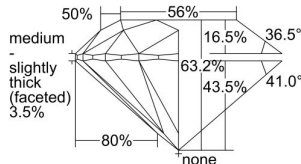

GIA®

FACSIMILE

GIA REPORT 7411648439

Verify this report at GIA.edu

GIA NATURAL DIAMOND DOSSIER®

December 15, 2021
GIA Report Number **7411648439**
Shape and Cutting Style ..... **Round Brilliant**
Measurements ..... **4.74 - 4.77 x 3.01 mm**

GRADING RESULTS

Carat Weight ..... **0.42 carat**
Color Grade ..... **E**
Clarity Grade **VVS2**
Cut Grade ..... **Excellent**

ADDITIONAL GRADING INFORMATION

Polish ..... **Excellent**
Symmetry ..... **Excellent**
Fluorescence ..... **None**
Clarity Characteristics..... **Pinpoint, Cloud, Indented Natural**
Inspection(s): **GIA 7411648439**

PROPORTIONS

Profile to actual proportions

GRADING SCALES

GIA COLOR SCALE

COLORLESS	D
	E
	F
	G
	H
	I
	J
NEAR COLORLESS	K
	L
Faint	M
	N
	O
	P
Very Light	R
	S
	T
	U
	V
	W
	X
	Y
Light	Z

GIA CLARITY SCALE

FLAWLESS	INTERNAL FLAWLESS	
		FLAWLESS
VERY VERY SLIGHTLY INCLUDED	VVS₁	
	VVS₂	
VERY SLIGHTLY INCLUDED	VS₁	
	VS₂	
SLIGHTLY INCLUDED	SI₁	
	SI₂	
INCLUDED	I₁	
	I₂	
	I₃	

GIA CUT SCALE

EXCELLENT
VERY GOOD
GOOD
FAIR
POOR