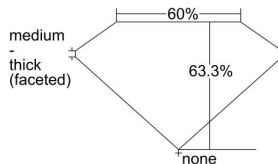

GIA®

FACSIMILE

GIA REPORT

7411677446

Verify this report at GIA.edu

GIA NATURAL DIAMOND DOSSIER®

December 23, 2021
GIA Report Number 7411677446
Shape and Cutting Style ..... Pear Brilliant
Measurements ..... 5.71 x 3.81 x 2.41 mm

GRADING RESULTS

Carat Weight ..... 0.30 carat
Color Grade ..... E
Clarity Grade VVS1

ADDITIONAL GRADING INFORMATION

Polish ..... Excellent
Symmetry ..... Very Good
Fluorescence ..... None
Clarity Characteristics ..... Chip
Inscription(s): GIA 7411677446

PROPORTIONS

Profile not to actual proportions

GRADING SCALES

GIA COLOR SCALE		GIA CLARITY SCALE			
COLORLESS	D	VERY VERY SLIGHTLY INCLUDED	FLAWLESS		
	E		INTERNALLY FLAWLESS		
	F	VERY SLIGHTLY INCLUDED	VVS₁		
	G		VVS₂		
	H		VS₁		
	NEAR COLORLESS	I	SLIGHTLY INCLUDED	VS₂	
		J		SI₁	
		FAINT	K	INCLUDED	SI₂
			L		I₁
			M		I₂
VERT LIGHT			N	INCLUDED	I₃
			O		
			P		
	Q				
LIGHT	R				
	S				
	T				
	U				
	V				
	Z