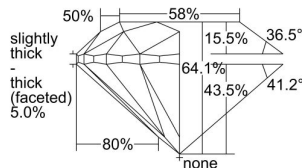

GIA®

FACSIMILE

GIA REPORT 7411742926

Verify this report at GIA.edu

GIA NATURAL DIAMOND DOSSIER®

December 23, 2021
GIA Report Number 7411742926
Shape and Cutting Style ..... Round Brilliant
Measurements ..... 4.81 - 4.84 x 3.09 mm

GRADING RESULTS

Carat Weight ..... 0.45 carat
Color Grade ..... G
Clarity Grade VVS2
Cut Grade ..... Very Good

ADDITIONAL GRADING INFORMATION

Polish ..... Very Good
Symmetry ..... Very Good
Fluorescence ..... None
Clarity Characteristics..Cloud, Needle, Pinpoint, Indented Natural
Inscription(s): GIA 7411742926

PROPORTIONS

Profile to actual proportions

GRADING SCALES

GIA COLOR SCALE	GIA CLARITY SCALE	GIA CUT SCALE	
D	FLAWLESS	EXCELLENT	
E	INTERNALLY FLAWLESS		
F		VVS₁	VERY GOOD
G	VVS₂		
H	VS₁	GOOD	
I	VS₂		
J	SI₁	FAIR	
K	SI₂		
L	I₁	POOR	
M	I₂		
N	I₃		
O			
P			
Q			
R			
S			
T			
U			
V			
W			
X			
Y			
Z