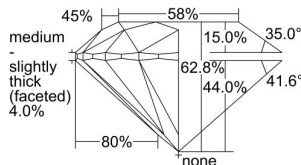

GIA®

FACSIMILE

GIA REPORT 7411824030

Verify this report at GIA.edu

GIA NATURAL DIAMOND DOSSIER®

December 30, 2021
GIA Report Number 7411824030
Shape and Cutting Style ..... Round Brilliant
Measurements ..... 4.91 - 4.94 x 3.09 mm

GRADING RESULTS

Carat Weight ..... 0.46 carat
Color Grade ..... D
Clarity Grade S11
Cut Grade ..... Excellent

ADDITIONAL GRADING INFORMATION

Polish ..... Excellent
Symmetry ..... Excellent
Fluorescence ..... Faint
Clarity Characteristics ..... Crystal
Inscription(s): GIA 7411824030

PROPORTIONS

Profile to actual proportions

GRADING SCALES

GIA COLOR SCALE

COLORLESS	D
	E
	F
	G
	H
	I
	J
NEAR COLORLESS	K
	L
	M
	N
	O
	P
	R
	S
	T
	U
	V
	W
	X
	Y
	Z

GIA CLARITY SCALE

FLAWLESS	VERY VERY SLIGHTLY INCLUDED	VVS₁	
			VVS₂
INTERNALLY FLAWLESS	VERY SLIGHTLY INCLUDED	VS₁	
		VS₂	
SLIGHTLY INCLUDED	SLIGHTLY INCLUDED	SI₁	
		SI₂	
INCLUDED	INCLUDED	I₁	
		I₂	
		I₃	

GIA CUT SCALE

EXCELLENT	VERY GOOD	GOOD	FAIR	POOR