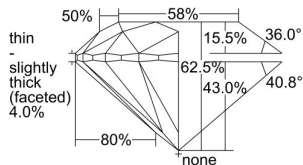

GIA®

FACSIMILE

GIA REPORT 7411830459

Verify this report at GIA.edu

GIA NATURAL DIAMOND DOSSIER®

December 31, 2021
GIA Report Number 7411830459
Shape and Cutting Style ..... Round Brilliant
Measurements ..... 4.25 - 4.28 x 2.66 mm

GRADING RESULTS

Carat Weight ..... 0.30 carat
Color Grade ..... E
Clarity Grade VS2
Cut Grade ..... Excellent

ADDITIONAL GRADING INFORMATION

Polish ..... Excellent
Symmetry ..... Excellent
Fluorescence ..... None
Clarity Characteristics ..... Cloud
Inscription(s): GIA 7411830459

PROPORTIONS

Profile to actual proportions

GRADING SCALES

GIA COLOR SCALE	GIA CLARITY SCALE	GIA CUT SCALE	
D	FLAWLESS	EXCELLENT	
E	INTERNALLY FLAWLESS		
F		VVS₁	VERY GOOD
G	VVS₂		
H	VS₁	GOOD	
I	VS₂		
J	SI₁	FAIR	
K	SI₂		
L	I₁	POOR	
M			
N			
O	I₂		
P			
Q	I₃		
R			
S			
T			
U			
V			
W			
X			
Y			
Z