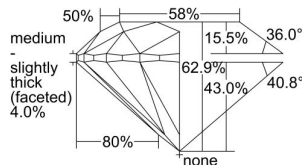

GIA®

FACSIMILE

GIA REPORT

7411941108

Verify this report at GIA.edu

GIA NATURAL DIAMOND DOSSIER®

January 12, 2022
GIA Report Number **7411941108**
Shape and Cutting Style ..... **Round Brilliant**
Measurements ..... **5.61 - 5.65 x 3.54 mm**

GRADING RESULTS

Carat Weight ..... **0.70 carat**
Color Grade ..... **H**
Clarity Grade **VS1**
Cut Grade ..... **Excellent**

ADDITIONAL GRADING INFORMATION

Polish ..... **Excellent**
Symmetry ..... **Excellent**
Fluorescence ..... **None**
Clarity Characteristics..... **Crystal, Pinpoint**
Inscription(s): **GIA 7411941108**

PROPORTIONS

Profile to actual proportions

GRADING SCALES

GIA COLOR SCALE

COLORLESS	D
	E
	F
	G
	H
NEAR COLORLESS	I
	J
	K
	L
FAIN	M
	N
	O
	P
VERY LIGHT	Q
	R
	S
	T
	U
	V
	W
	X
	Y
LIGHT	Z

GIA CLARITY SCALE

FLAWLESS	VERY VERY SLIGHTLY INCLUDED	VVS₁	VVS₂	VS₁	VS₂	SLIGHTLY INCLUDED	SI₁	SI₂	I₁	I₂	I₃	
												VERY SLIGHTLY INCLUDED
INTERNALLY FLAWLESS												

GIA CUT SCALE

EXCELLENT
VERY GOOD
GOOD
FAIR
POOR