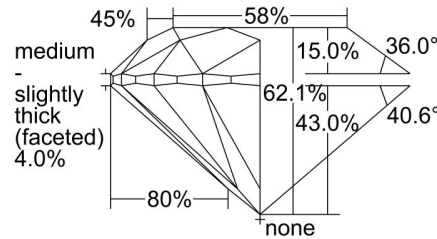

GIA NATURAL DIAMOND GRADING REPORT

January 19, 2022  
 GIA Report Number ..... 7411997979  
 Shape and Cutting Style ..... Round Brilliant  
 Measurements ..... 7.85 - 7.90 x 4.89 mm

GRADING RESULTS

Carat Weight ..... 1.90 carat  
 Color Grade ..... G  
 Clarity Grade ..... SI1  
 Cut Grade ..... Excellent

PROPORTIONS

Profile to actual proportions

CLARITY CHARACTERISTICS

KEY TO SYMBOLS\*

- Crystal
- ∖ Needle
- ∩ Feather
- ⊙ Knot
- ⊞ Etch Channel

\* Red symbols denote internal characteristics (inclusions). Green or black symbols denote external characteristics (blemishes). Diagram is an approximate representation of the diamond, and symbols shown indicate type, position, and approximate size of clarity characteristics. All clarity characteristics may not be shown. Details of finish are not shown.