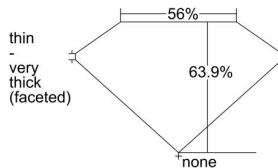

GIA®

FACSIMILE

GIA REPORT 7412045928

Verify this report at GIA.edu

GIA NATURAL DIAMOND DOSSIER®

December 01, 2021
GIA Report Number 7412045928
Shape and Cutting Style ..... Oval Brilliant
Measurements ..... 5.94 x 4.46 x 2.85 mm

GRADING RESULTS

Carat Weight ..... 0.50 carat
Color Grade ..... D
Clarity Grade SI1

ADDITIONAL GRADING INFORMATION

Polish ..... Excellent
Symmetry ..... Good
Fluorescence ..... None
Clarity Characteristics ..... Crystal, Indented Natural
Inscription(s): GIA 7412045928

PROPORTIONS

Profile not to actual proportions

GRADING SCALES

GIA COLOR SCALE		GIA CLARITY SCALE			
COLORLESS	D	VERY VERY SLIGHTLY INCLUDED	FLAWLESS		
	E		INTERNALLY FLAWLESS		
	F	VERY SLIGHTLY INCLUDED	VVS₁		
	G		VVS₂		
	H		VS₁		
	NEAR COLORLESS	I	SLIGHTLY INCLUDED	VS₂	
		J		SI₁	
		FAINT	K	INCLUDED	SI₂
			L		I₁
			M		I₂
VERT LIGHT	N	LIGHT	I₃		
	O				
	P				
	Q				
	R