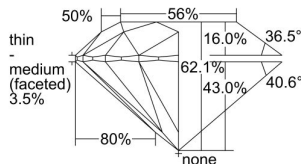

GIA®

FACSIMILE

GIA REPORT 7412122532

Verify this report at GIA.edu

GIA NATURAL DIAMOND DOSSIER®

December 03, 2021
GIA Report Number 7412122532
Shape and Cutting Style ..... Round Brilliant
Measurements ..... 4.28 - 4.30 x 2.66 mm

GRADING RESULTS

Carat Weight ..... 0.30 carat
Color Grade I
Clarity Grade VS1
Cut Grade ..... Excellent

ADDITIONAL GRADING INFORMATION

Polish ..... Excellent
Symmetry ..... Excellent
Fluorescence ..... None
Clarity Characteristics ..... Cloud, Crystal, Needle
Inscription(s): GIA 7412122532

PROPORTIONS

GRADING SCALES

GIA
COLOR
SCALE

COLORESS	D
	E
	F
	G
	H
	I
	J
NEAR COLORESS	K
	L
FANIT	M
	N
	O
	P
	R
VERY LIGHT	S
	T
	U
	V
	W
	X
	Y
LIGHT	Z

GIA
CLARITY
SCALE

	FLAWLESS
	INTERNALLY FLAWLESS
VERY VERY SLIGHTLY INCLUDED	VVS₁
	VVS₂
VERY SLIGHTLY INCLUDED	VS₁
	VS₂
SLIGHTLY INCLUDED	SI₁
	SI₂
	I₁
	I₂
INCLUDED	I₃

GIA
CUT
SCALE

	EXCELLENT
	VERY GOOD
	GOOD
	FAIR
	POOR