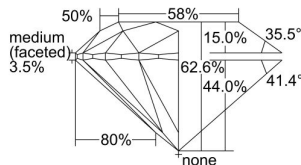

GIA®

FACSIMILE

GIA REPORT 7412129418

Verify this report at GIA.edu

GIA NATURAL DIAMOND DOSSIER®

November 03, 2021
GIA Report Number 7412129418
Shape and Cutting Style ..... Round Brilliant
Measurements ..... 5.65 - 5.70 x 3.55 mm

GRADING RESULTS

Carat Weight ..... 0.70 carat
Color Grade ..... D
Clarity Grade VS1
Cut Grade ..... Excellent

ADDITIONAL GRADING INFORMATION

Polish ..... Excellent
Symmetry ..... Excellent
Fluorescence ..... Faint
Clarity Characteristics ..... Crystal
Inscription(s): GIA 7412129418

PROPORTIONS

Profile to actual proportions

GRADING SCALES

GIA COLOR SCALE	GIA CLARITY SCALE	GIA CUT SCALE	
D	FLAWLESS	EXCELLENT	
E	INTERNALLY FLAWLESS		
F		VVS₁	VERY GOOD
G	VVS₂		
H	VS₁	GOOD	
I	VS₂		
J	SI₁	FAIR	
K	SI₂		
L	I₁	POOR	
M			
N	I₂		
O	I₃		
P			
Q			
R			
S			
T			
U			
V			
W			
X			
Y			
Z