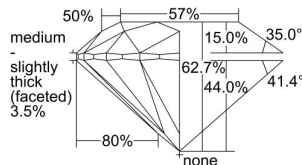

GIA®

FACSIMILE

GIA REPORT

7412253116

Verify this report at GIA.edu

GIA NATURAL DIAMOND DOSSIER®

November 24, 2021
GIA Report Number 7412253116
Shape and Cutting Style ..... Round Brilliant
Measurements ..... 4.48 - 4.51 x 2.82 mm

GRADING RESULTS

Carat Weight ..... 0.35 carat
Color Grade ..... J
Clarity Grade VS1
Cut Grade ..... Excellent

ADDITIONAL GRADING INFORMATION

Polish ..... Excellent
Symmetry ..... Excellent
Fluorescence ..... None
Clarity Characteristics..... Cloud, Needle, Pinpoint
Inscription(s): GIA 7412253116

PROPORTIONS

Profile to actual proportions

GRADING SCALES

GIA COLOR SCALE

COLORLESS	D
	E
	F
	G
	H
	I
	J
NEAR COLORLESS	K
	L
Faint	M
	N
	O
	P
Very Light	R
	S
	T
	U
	V
Light	W
	X
	Y
	Z

GIA CLARITY SCALE

FLAWLESS	VERY VERY SLIGHTLY INCLUDED	VS₁	VS₂	VS₁	VS₂	SI₁	SI₂	I₁	I₂	I₃		
											FLAWLESS	INTERNALLY FLAWLESS

GIA CUT SCALE

EXCELLENT
VERY GOOD
GOOD
FAIR
POOR