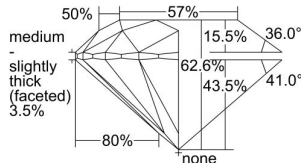

GIA®

FACSIMILE

GIA REPORT

7412295064

Verify this report at GIA.edu

GIA NATURAL DIAMOND DOSSIER®

June 12, 2024
GIA Report Number 7412295064
Shape and Cutting Style ..... Round Brilliant
Measurements ..... 5.64 - 5.69 x 3.55 mm

GRADING RESULTS

Carat Weight ..... 0.70 carat
Color Grade ..... E
Clarity Grade VS1
Cut Grade ..... Excellent

ADDITIONAL GRADING INFORMATION

Polish ..... Excellent
Symmetry ..... Excellent
Fluorescence ..... None
Clarity Characteristics ..... Needle
Inscription(s): GIA 7412295064

PROPORTIONS

Profile to actual proportions

GRADING SCALES

GIA COLOR SCALE

COLOURESS	D
	E
	F
	G
	H
	I
	J
NEAR COLOURESS	K
	L
FAIN	M
	N
	O
	P
	Q
VERY LIGHT	R
	S
	T
	U
	V
	W
	X
	Y
LIGHT	Z

GIA CLARITY SCALE

VERY VERY SLIGHTLY INCLUDED	FLAWLESS
	INTERNALLY FLAWLESS
VERY SLIGHTLY INCLUDED	VVS₁
	VVS₂
SLIGHTLY INCLUDED	VS₁
	VS₂
INCLUDED	SI₁
	SI₂
	I₁
	I₂
	I₃

GIA CUT SCALE

EXCELLENT
VERY GOOD
GOOD
FAIR
POOR