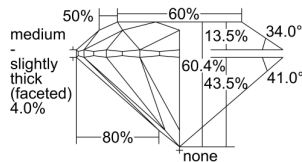

GIA®

FACSIMILE

GIA REPORT

7412396517

Verify this report at GIA.edu

GIA NATURAL DIAMOND DOSSIER®

November 23, 2021
GIA Report Number **7412396517**
Shape and Cutting Style ..... **Round Brilliant**
Measurements ..... **5.12 - 5.14 x 3.10 mm**

GRADING RESULTS

Carat Weight ..... **0.50 carat**
Color Grade ..... **I**
Clarity Grade **S11**
Cut Grade ..... **Excellent**

ADDITIONAL GRADING INFORMATION

Polish ..... **Excellent**
Symmetry ..... **Excellent**
Fluorescence ..... **Medium Blue**
Clarity Characteristics ..... **Crystal, Cloud**
Inscription(s): **GIA 7412396517**

PROPORTIONS

GRADING SCALES

GIA COLOR SCALE

COLORESS	D
	E
	F
	G
	H
	I
	J
NEAR COLORESS	K
	L
FAINT	M
	N
	O
	P
	R
VERY LIGHT	S
	T
	U
	V
	W
	X
	Y
LIGHT	Z

GIA CLARITY SCALE

VERY VERY SLIGHTLY INCLUDED	FLAWLESS
	INTERNALLY FLAWLESS
VERY SLIGHTLY INCLUDED	VVS₁
	VVS₂
SLIGHTLY INCLUDED	VS₁
	VS₂
INCLUDED	SI₁
	SI₂
INCLUDED	I₁
	I₂
	I₃

GIA CUT SCALE

EXCELLENT	VERY GOOD	GOOD	FAIR	POOR