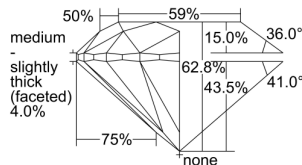

GIA®

FACSIMILE

GIA REPORT

7412441356

Verify this report at GIA.edu

GIA NATURAL DIAMOND DOSSIER®

November 30, 2021
GIA Report Number **7412441356**
Shape and Cutting Style ..... **Round Brilliant**
Measurements ..... **5.61 - 5.65 x 3.53 mm**

GRADING RESULTS

Carat Weight ..... **0.70 carat**
Color Grade ..... **H**
Clarity Grade **VS1**
Cut Grade ..... **Excellent**

ADDITIONAL GRADING INFORMATION

Polish ..... **Excellent**
Symmetry ..... **Excellent**
Fluorescence ..... **Faint**
Clarity Characteristics ..... **Crystal, Pinpoint**
Inscription(s): **GIA 7412441356**

PROPORTIONS

Profile to actual proportions

GRADING SCALES

GIA COLOR SCALE

COLORLESS	D
	E
	F
	G
	H
	I
	J
NEAR COLORLESS	K
	L
	M
	N
	O
	P
	Q
	R
	S
	T
	U
	V
	W
	X
	Y
LIGHT	Z

GIA CLARITY SCALE

FLAWLESS	VERY VERY SLIGHTLY INCLUDED	VVS₁	VVS₂	VS₁	VS₂	SI₁	SI₂	I₁	I₂	I₃	
											INTERNAL FLAWLESS

GIA CUT SCALE

EXCELLENT
VERY GOOD
GOOD
FAIR
POOR