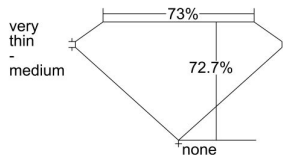

GIA®

FACSIMILE

GIA REPORT

7412451658

Verify this report at GIA.edu

GIA NATURAL DIAMOND DOSSIER®

December 04, 2021
GIA Report Number 7412451658
Shape and Cutting Style ..... Square Modified Brilliant
Measurements ..... 3.86 x 3.71 x 2.70 mm

GRADING RESULTS

Carat Weight ..... 0.31 carat
Color Grade ..... E
Clarity Grade SI1

ADDITIONAL GRADING INFORMATION

Polish ..... Good
Symmetry ..... Very Good
Fluorescence ..... None
Clarity Characteristics ..... Crystal
Inscription(s): GIA 7412451658

PROPORTIONS

Profile not to actual proportions

GRADING SCALES

GIA COLOR SCALE		GIA CLARITY SCALE			
COLORLESS	D	VERY VERY SLIGHTLY INCLUDED	FLAWLESS		
	E		INTERNALLY FLAWLESS		
	F		VVS₁		
	NEAR COLORLESS	G	VERY SLIGHTLY INCLUDED	VVS₂	
		H		VS₁	
		FAINT	I	SLIGHTLY INCLUDED	VS₂
			J		SI₁
	LIGHT	K	INCLUDED	SI₂	
		L		I₁	
		M		I₂	
N		NOT GRADED	I₃		
O					
P					
Q					
R					
S					
T					
U					
V					
W					
X					
Y					
Z