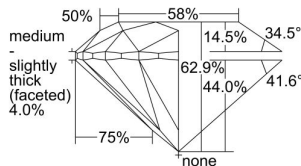

GIA®

FACSIMILE

GIA NATURAL DIAMOND DOSSIER®

December 06, 2021
GIA Report Number 7412536848
Shape and Cutting Style ..... Round Brilliant
Measurements ..... 4.71 - 4.75 x 2.97 mm

GRADING RESULTS

Carat Weight ..... 0.41 carat
Color Grade ..... D
Clarity Grade VS1
Cut Grade ..... Excellent

ADDITIONAL GRADING INFORMATION

Polish ..... Excellent
Symmetry ..... Excellent
Fluorescence ..... None
Clarity Characteristics..... Crystal, Cloud, Needle, Pinpoint
Inspection(s): GIA 7412536848

GIA REPORT 7412536848

Verify this report at GIA.edu

PROPORTIONS

Profile to actual proportions

GRADING SCALES

GIA COLOR SCALE	GIA CLARITY SCALE	GIA CUT SCALE	
D	FLAWLESS	EXCELLENT	
E	INTERNALLY FLAWLESS		
F		VVS₁	VERY GOOD
G	VVS₂		
H	VS₁	GOOD	
I	VS₂		
J	SI₁	FAIR	
K	SI₂		
L	I₁	POOR	
M			
N			
O	I₂		
P			
Q			
R	I₃		
S			
T			
U			
V			
W			
X			
Y			
Z