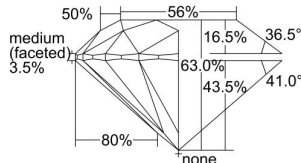

GIA®

FACSIMILE

GIA REPORT 7412668599

Verify this report at GIA.edu

GIA NATURAL DIAMOND DOSSIER®

December 20, 2021
GIA Report Number 7412668599
Shape and Cutting Style ..... Round Brilliant
Measurements ..... 5.12 - 5.14 x 3.23 mm

GRADING RESULTS

Carat Weight ..... 0.52 carat
Color Grade I
Clarity Grade VS2
Cut Grade ..... Excellent

ADDITIONAL GRADING INFORMATION

Polish ..... Excellent
Symmetry ..... Excellent
Fluorescence ..... None
Clarity Characteristics ..... Crystal
Inscription(s): GIA 7412668599

PROPORTIONS

Profile to actual proportions

GRADING SCALES

GIA COLOR SCALE

COLORED	D
	E
	F
	G
	H
	I
	J
	K
	L
	M
	N
	O
	P
	R
	S
	T
	U
	V
	W
	X
	Y
	Z

GIA CLARITY SCALE

VERY VERY SLIGHTLY INCLUDED	FLAWLESS
	INTERNALLY FLAWLESS
VERY SLIGHTLY INCLUDED	VVS₁
	VVS₂
SLIGHTLY INCLUDED	VS₁
	VS₂
INCLUDED	SI₁
	SI₂
	I₁
	I₂
	I₃

GIA CUT SCALE

EXCELLENT
VERY GOOD
GOOD
FAIR
POOR